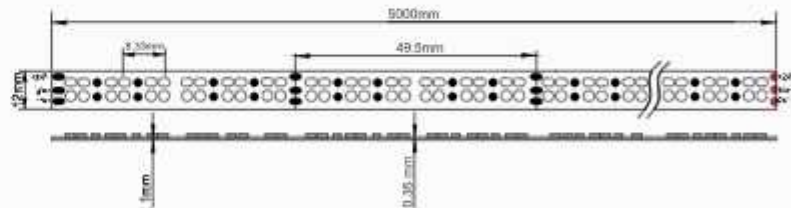

TUNE - Flexi 240

High density tunable flexible LED strip

24 VOLT DC | 9.6 W/M | 2700K CCT TO 6500K CCT | 19.2 W/M

Compatible with dimmable / Dali etc. standard tunable controllers and Wi-Fi controllers with remote

DGFS-2835-TUNE240-24V STRIP SPECIFICATIONS

- * LED Package 2825 High Efficiency LED Package
- * LED Lumen Efficacy 160 Lm Per Watt
- * Input Voltage 24v Dc
- * Wattage/meter 9.6 Watt / Mtr & 19.2watt/mtr
- * Number Of LED 240 Led/mtr (2700k-120 & 6500k-120)
- * Pcb Type Flexible Type
- * Pcb Size 5000mm X 12mm X 0.35mm
- * LED Pitch 8.33mm
- * Cuttable Size 49.5mm
- * Viewing Angle 120 Degree
- * Tape Thermal Conductive Tape Pre-installed
- * Cri 80 + Standard / 90 + On Demand
- * Packing 5000 Mm Standard Reel Packing

These tunable white BRIDGELUX LED strips are designed for long term professional human-centric lighting applications and are perfectly suited for linear lighting, cove lighting, curved applications. Each LED strip contains 120 warm and 120 cold white LEDs per meter and is available in 9.6 W and 19.2 W wattages.