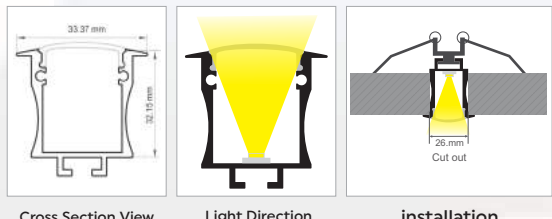

APPLICATIONS:

- > Office lighting
- > Retail lighting
- > Residential lighting
- > Conference rooms
- > Decorative lighting

TECHNICAL DETAILS

Product No.	Color	Nominal Voltage	LED quantity	Rated Wattage	Color Rendering Index (CRI)	Lumen / Per meter
Tubex-XL	2200K/ 2700K/ 3000K/ 3500K/ 4000K/ 5000K/ 6500K/8000K	24 VDC	180 LED	19.2 Watt / Meter	Ra80+/Ra90+	2160 LM