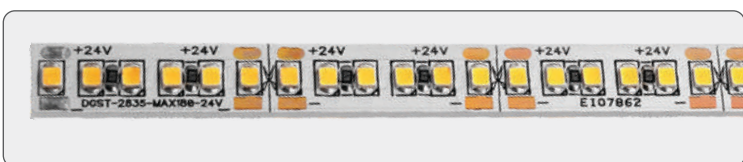

TUBEX-XL SPECIFICATIONS

Product Order Code	Tubex-XL
Profile Material	Aluminum 6063 T6
Power [watt]	19.2 Watt / Meter
CCT	2200K/2700K/3000K/3500K/ 4000K/5000K/6500K/8000K
LED	180 Led / M
Cri	80+
Supply	24 VDC
Max Length	2400 mm
IP Grade	IP20/IP44

FEATURES

- ❖ High brightness single color led strip
- ❖ 2835 SMT package
- ❖ High Luminous Intensity
- ❖ High Reliability
- ❖ Maintenance Free, easy Installation,
- ❖ Good Thermal Conductivity
- ❖ 3 years Warranty

APPLICATIONS:

- > Office lighting
- > Retail lighting
- > Residential lighting
- > Conference rooms
- > Decorative lighting

TECHNICAL DETAILS

Product No.	Color	Nominal Voltage	LED quantity	Rated Wattage	Color Rendering Index (CRI)	Lumen / Per meter
Tubex-XL	2200K/ 2700K/ 3000K/ 3500K/ 4000K/ 5000K/ 6500K/8000K	24 VDC	180 LED	19.2 Watt / Meter	Ra80+/Ra90+	2160 LM

Led Strip

Strip Diagram

Manufactured and Distributed by

+91 83800 10000 / +91 98202 36828 / + 91 98202 87187
Info1@digopto.com, projects@digopto.com www digiopto.com
Unit no 201, Anila Shanti Industrial Est, Bldg no 2, Dhupal Nagar, Waliv, Vasai (East), Dist. Palghar - Pin- 401208. INDIA.