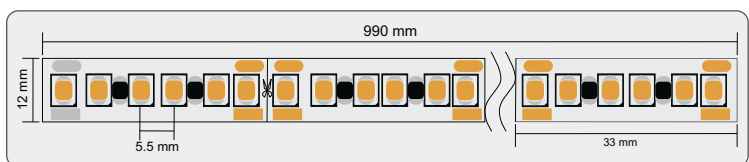

Strip Diagram

Manufactured and Distributed by

+91 83800 10000 / +91 98202 36828 / + 91 98202 87187
Info1@digopto.com, projects@digopto.com www digiopto.com
Unit no 201, Anila Shanti Industrial Est, Bldg no 2, Dhupal Nagar, Waliv, Vasai (East), Dist. Palghar - Pin- 401208. INDIA.