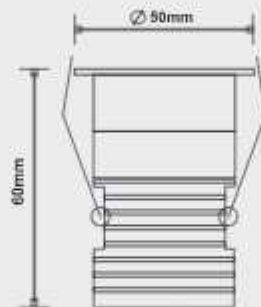

TEJAS 700

7W SUPER SHARP 90 CRI HIGH LUX SPOTLIGHT

3 YEAR
WARRANTY

DIMMABLE

CRI >
90

IP 20

TECHNICAL SPECIFICATIONS :

- LED : BRIDGELUX USA 3 SDCM COB
- TYPICAL EFFICACY (LM/W) : 118
- POWER : 7 WATT
- COLOR TEMP (K) : 2700 / 3000 / 3500 / 4000 / 5000 / 6500
- BEAM ANGLE 15 DEG / 24 DEG / 36 DEG
- IP RATING : IP20
- HOUSING : ALUMINUM BODY
- CRI : 90+ / 80+
- SIZE : D50 X H60 MM
- CUT OUT : D45 MM
- 30,000 WORKING HOURS
- Voltage : 240 V AC

FINISH :

WHITE

BLACK

ROSE GOLD
[COPPER]

Powered by

φ40-45mm

3-step
MacAdam

MADE IN INDIA