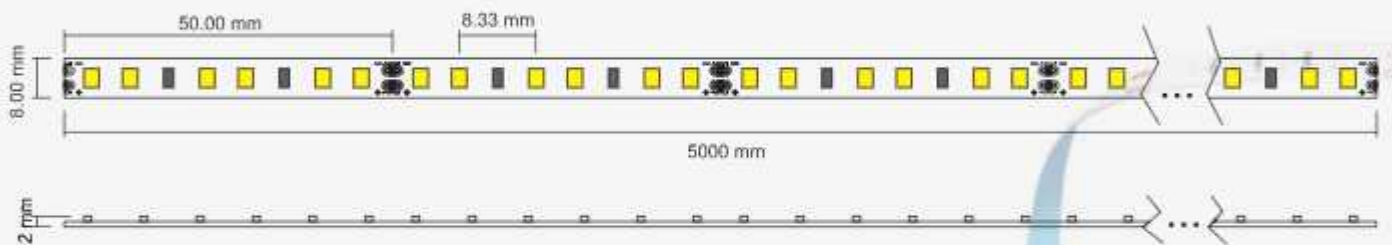

Only 8.00 mm width
24V DC voltage input
Thermal conductive adhesive tape on back side for better heat transmission
120° beam angle
Can be cut in each 50.00 mm length segments
3-year warranty
Flexible and easy installation
Pre-installed Connectors

TECHNICAL DETAILS

Maximum length in series	: 5m
Voltage range	: 24V DC
Operating temperature	: -35°C ~ 50°C
Beam angle	: 120°C
Tc max	: <75°C
Ingress protection	: IP00

Available in different Wattages

4.8W/m 7.2W/m 9.6W/m

14.4W/m** 19.2W/m

DIMENSIONS

Cuttable length	: 50.00 mm
Distance between LEDs	: 8.33 mm
Width	: 8 mm
Thickness	: 2 mm
Length	: 5m/reel

PACKAGING DETAILS

Net Weight	: 0.67g
Gross Weight	: 0.88g
Carton Size	: 255x165x190mm
Packaging Unit	: Shipping Carton box 20 nos.