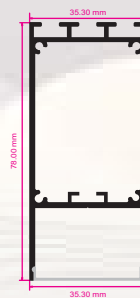

[36 Watts / 2.4 Meter]

### AVAILABLE SIZES:

### DIMENSIONS

Suspended

Surface

### DIMENSIONS