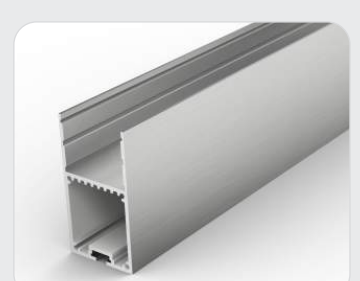

### DIMENSIONS

### APPLICATIONS:

- \* Office lighting
- \* Retail lighting
- \* Residential lighting
- \* Conference rooms
- \* Decorative lighting
- \* Warehouse lighting

SUSPENSION

END CAP

ALUMINIUM CC PCB

ALUMINIUM PROFILE