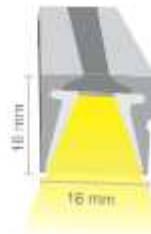

Cross Section