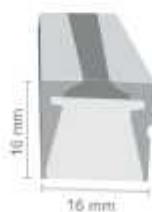

Specification

- > 24 Volt / 16mm wide
- > 240 LED Per meter
- > Beam Angle 120°
- > Material white Silicone tube
- > Tc max <45°C

Applications

- * Hospitality
- * Architectural
- * Retail
- * Commercial
- * Residence
- * Decorative
- * General Lighting and Signage

Features

- High Brightness Single Color LED Strip
- 2835 SMT Package
- High Luminous Intensity
- High Reliability
- Maintenance Free, Easy Installation,
- 2 Years Warranty

Colors Available

2200K 2700K 3000K
3500K 4000K 5000K
6500K 8000K 10000K

Dimensions

Cross Section

Cutting Mark

Accessories

Logos and brand names are the properties of respective owner

Powered by **bridgelux**

Manufactured and Distributed by

+91 83800 10000 / +91 98202 36828 / +91 98202 87187