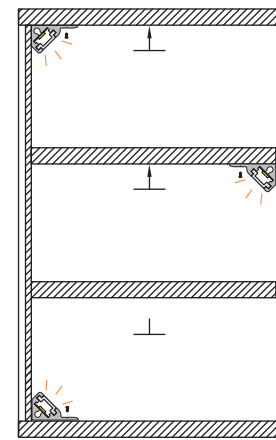

### Technical details

Customizable length when bulk order

### Characteristics:

- Direction irradiation, light soft and even
- Lens: Milky PMMA
- Recessed mount, no need to open the light slot

Product	Size(mm)	Voltage(VDC)	Power(W)	CCT(K)	Led type	CRI
MASS	1000x18x9.8	12/24	5.5	2700 ~ 6500K RGB CCT Tunable	SMD2835	> 80, <90