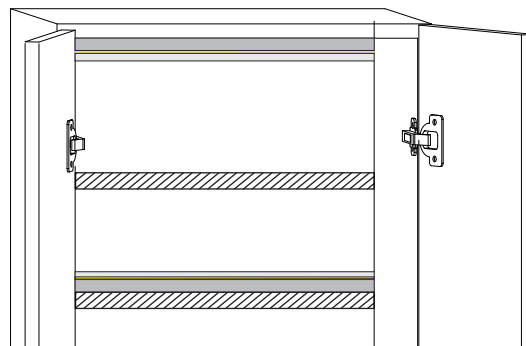

LED Furniture Light Series

MASS

Technical details

Customizable length when bulk order

Characteristics:

- Direction irradiation, light soft and even
- Lens: Milky PMMA
- Recessed mount, no need to open the light slot

Product	Size(mm)	Voltage(VDC)	Power(W)	CCT(K)	Led type	CRI
MASS	1000x18x9.8	12/24	5.5	2700 ~ 6500K RGB CCT Tunable	SMD2835	> 80, <90