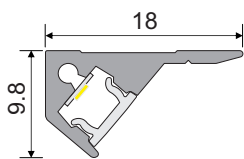

### Technical details

Customizable length when bulk order

### Characteristics:

- Direction irradiation, light soft and even
- Lens: Milky PMMA
- Recessed mount, no need to open the light slot

Product	Size(mm)	Voltage(VDC)	Power(W)	CCT(K)	Led type	CRI
MASS	1000x18x9.8	12/24	5.5	2700 ~ 6500K RGB CCT Tunable	SMD2835	> 80, <90