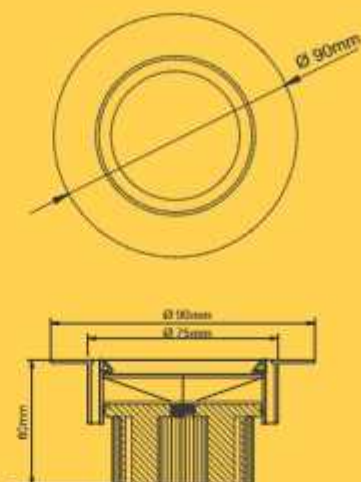

MARGOT

3 YEAR
WARRANTY

7W SUPER SHARP 90 CRI HIGH LUX SPOTLIGHT

MARGOT :

TECHNICAL SPECIFICATIONS :

- LED: BRIDGELUX USA, 3 SDCM COB
- POWER: 7W
- COLOR TEMP: 2700K/3000K/3500K/4000K/5000K/6000K
- BEAM ANGLE: 15°/24°/38°/60° DEG
- IP RATING: IP20
- HOUSING: ALUMINUM BODY
- CRI: > 80 & >90
- SIZE: D90 X H60 MM
- CUT OUT: D80 MM
- BODY COLOR: WHITE / BLACK