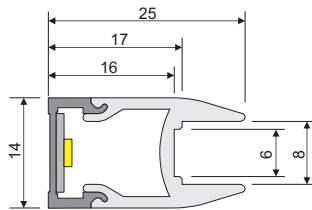

### Technical details

Other lengths upon request

### Characteristics:

- Lighting in three different directions
- No led dots in surface, ven and soft
- Suitable for 6-8mm thickness glass shelf

Product	Size(mm)	Voltage(VDC)	Led type	CCT(K)	Power(W)	CRI
MAGIK	1000x25x14	12/24	SMD2835	2700 ~ 6500K RGB CCT Tunable	7.2	> 80, <90