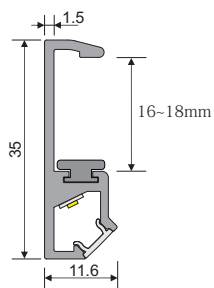

LED Furniture Light Series

LOCX

Technical details

Other lengths upon request

The outside mounting

Characteristics:

- Direction irradiation, light soft and even
- Lens: Milky PMMA
- Recessed mount, no need to open the light slot

Product	Size(mm)	Voltage(VDC)	Led type	CCT(K)	Power(W/m)	CRI	Sensor switch
LOCX	1000x11.6x35	12/24	SMD2835	2700 ~ 6500K RGB CCT Tunable	10	> 80, <90	No sensor switch