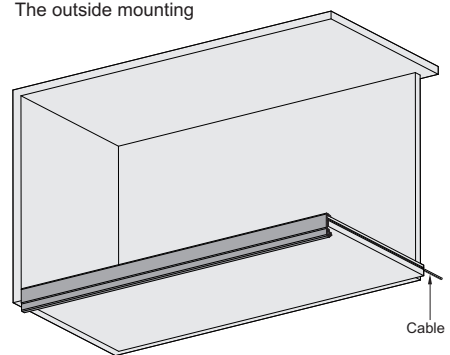

LED Furniture Light Series

LOCX

Technical details

Other lengths upon request

The outside mounting

Characteristics:

- Direction irradiation, light soft and even
- Lens: Milky PMMA
- Recessed mount, no need to open the light slot

Product	Size(mm)	Voltage(VDC)	Led type	CCT(K)	Power(W/m)	CRI	Sensor switch
LOCX	1000x11.6x35	12/24	SMD2835	2700 ~ 6500K RGB CCT Tunable	10	> 80, <90	No sensor switch