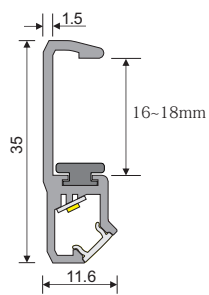

LED Furniture Light Series

LOCX

Technical details

Other lengths upon request

The outside mounting

Characteristics:

- Direction irradiation, light soft and even
- Lens: Milky PMMA
- Recessed mount, no need to open the light slot

Product	Size(mm)	Voltage(VDC)	Led type	CCT(K)	Power(W/m)	CRI	Sensor switch
LOCX	1000x11.6x35	12/24	SMD2835	2700 ~ 6500K RGB CCT Tunable	10	> 80, <90	No sensor switch