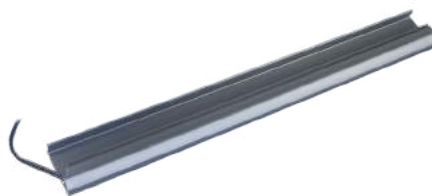

LED Furniture Light Series

LOCX

Technical details

Other lengths upon request

The outside mounting

Characteristics:

- Direction irradiation, light soft and even
- Lens: Milky PMMA
- Recessed mount, no need to open the light slot

Product	Size(mm)	Voltage(VDC)	Led type	CCT(K)	Power(W/m)	CRI	Sensor switch
LOCX	1000x11.6x35	12/24	SMD2835	2700 ~ 6500K RGB CCT Tunable	10	> 80, <90	No sensor switch