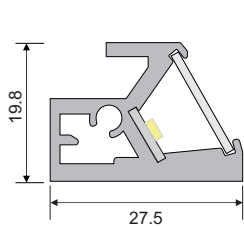

LED Furniture Light Series

JUPITER

Technical details

Customizable length when bulk order

Characteristics:

- This lamp is an innovative design shelf light.
- The surface of the lamp can hold glass or wood instead of board.
- Lamp body is high quality aluminum, anodized surface can be different colors
- Bearable weight <60kg

Product	Size(mm)	Voltage(VDC)	Power(W)	CCT(K)	Led type	CRI
JUPITER	562x510x27.7	12/24	5.5	2700 ~ 6500K RGB CCT Tunable	SMD2835	> 80, <90
	782x510x27.7		7.5			
	882x510x27.7		8.5			