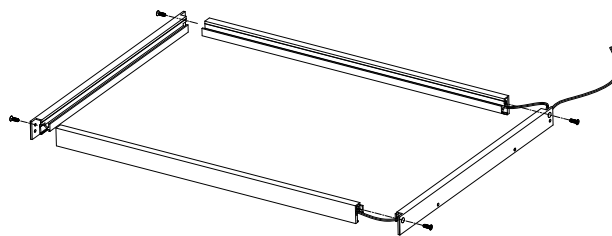

LED Furniture Light Series

JUPITER

Technical details

Customizable length when bulk order

Characteristics:

- This lamp is an innovative design shelf light.
- The surface of the lamp can hold glass or wood instead of board.
- Lamp body is high quality aluminum, anodized surface can be different colors
- Bearable weight <60kg

Product	Size(mm)	Voltage(VDC)	Power(W)	CCT(K)	Led type	CRI
JUPITER	562x510x27.7	12/24	5.5	2700 ~ 6500K RGB CCT Tunable	SMD2835	> 80, <90
	782x510x27.7		7.5			
	882x510x27.7		8.5			