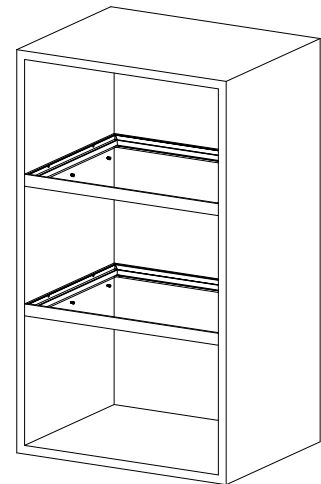

LED Furniture Light Series

JUPITER

Technical details

Customizable length when bulk order

Characteristics:

- This lamp is an innovative design shelf light.
- The surface of the lamp can hold glass or wood instead of board.
- Lamp body is high quality aluminum, anodized surface can be different colors
- Bearable weight <60kg

Product	Size(mm)	Voltage(VDC)	Power(W)	CCT(K)	Led type	CRI
JUPITER	562x510x27.7	12/24	5.5	2700 ~ 6500K RGB CCT Tunable	SMD2835	> 80, <90
	782x510x27.7		7.5			
	882x510x27.7		8.5			