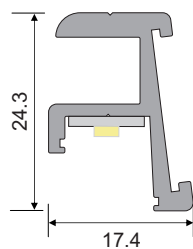

LED Furniture Light Series

GLASSET

Technical details

Other lengths upon request

Characteristics:

- Using high brightness LED, save electricity
- Shining from upwards

G-LUX

Item No.	Size(mm)	Voltage(VDC)	Led type	CCT(K)	Power(W/m)	CRI	Sensor switch
G-LUX	2000X17.7X24.3	12/24	SMD2835	2700 ~ 6500K RGB CCT Tunable	14.4	> 80, <90	No sensor switch
							Door trigger switch