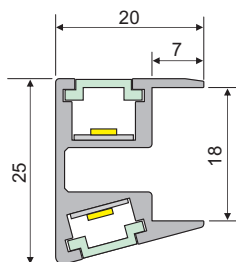

LED Furniture Light Series

CLIPRO

Technical details

Other lengths upon request

Characteristics:

- Using high brightness LED, electricity-saving, long lifespan
- Shining upwards and downwards
- Door trigger sensor switch (Double door sensor switch available)

Product	Size(mm)	Voltage(VDC)	Led type	CCT(K)	Power(W/m)	CRI	Sensor switch
CLIPRO	1000x20X25	12/24	SMD2835	2700 ~ 6500K RGB CCT Tunable	7.2x2	> 80, <90	No sensor switch
							Door trigger switch