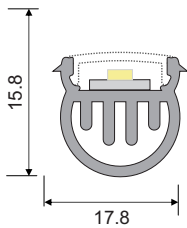

LED Furniture Light Series

CABEX

Technical details

Other lengths upon request

Characteristics:

- Using high brightness LED, save electricity
- Shining from upwards

CABEX

Item No.	Size(mm)	Voltage(VDC)	Led type	CCT(K)	Power(W/m)	CRI	Sensor switch
CABEX	2000X17.8X15.8	12/24	SMD2835	2700 ~ 6500K RGB CCT Tunable	14.4	> 80, <90	No sensor switch
							Door trigger switch