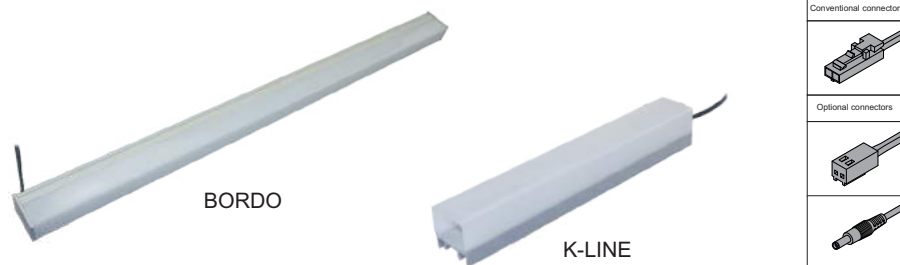

Technical details

Other lengths upon request

Characteristics:

- 3 sides to shine, surface light source
- Length can be customized
- Accent lighting, suitable for edge decoration

Product	Size(mm)	Voltage(VDC)	Led type	CCT(K)	Power(W)	CRI
BORDO	1000x25x16	12/24	SMD2835	2700 ~ 6500K RGB CCT Tunable	7.2	> 80, <90
K-LINE	1000x27x27					