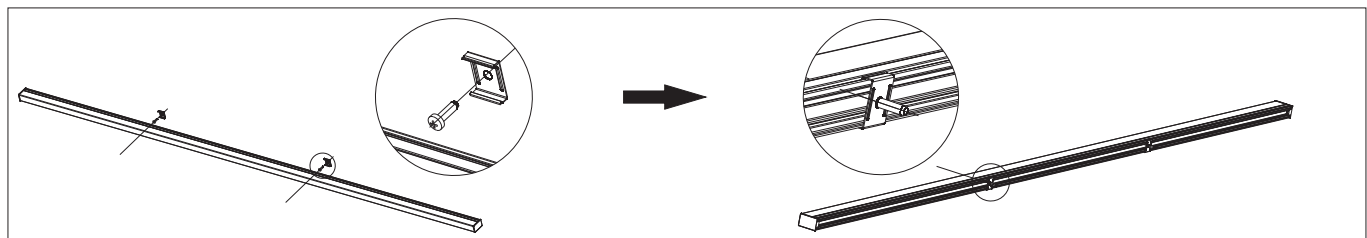

Technical details

Other lengths upon request

Characteristics:

- 3 sides to shine, surface light source
- Length can be customized
- Accent lighting, suitable for edge decoration

Product	Size(mm)	Voltage(VDC)	Led type	CCT(K)	Power(W)	CRI
BORDO	1000x25x16	12/24	SMD2835	2700 ~ 6500K RGB CCT Tunable	7.2	> 80, <90
K-LINE	1000x27x27					