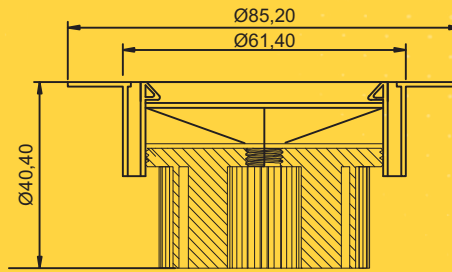

ASTER

3 YEAR
WARRANTY

7W SUPER SHARP 90 CRI HIGH LUX SPOTLIGHT

ASTER :

TECHNICAL SPECIFICATIONS :

- LED: BRIDGELUX USA, 3 SDCM COB
- POWER: 7W
- COLOR TEMP: 2700/3000/3500/4000/5000/6500
- BEAM ANGLE 38 DEG
- IP RATING: IP20
- HOUSING: ALUMINUM BODY
- CRI: 90+
- SIZE: D85.2 X H40.40 MM
- CUT OUT: D72 MM
- BODY COLOR: WHITE