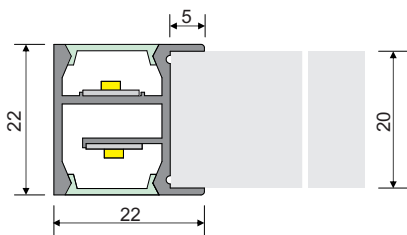

Other lengths upon request