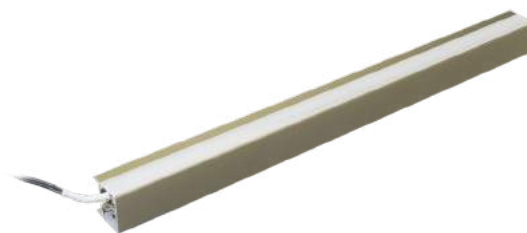

LED Furniture Light Series

ARMOR

Technical details

Other lengths upon request

Characteristics:

- Using high brightness LED, save electricity
- Shining from upwards and downwards
- Door trigger sensor switch (Double door sensor switch available)

Product	Size(mm)	Voltage(VDC)	Led type	CCT(K)	Power(W/m)	CRI	Sensor switch
ARMOR	1000x22X22	12/24	SMD2835	2700 ~ 6500K RGB CCT Tunable	10x2	> 80, <90	No sensor switch
							Door trigger switch